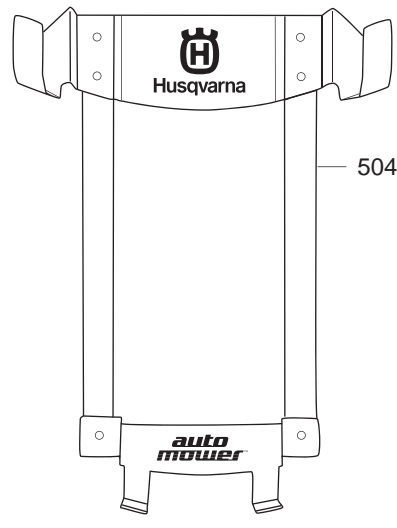

F Accessories
Zubehöre
Accessoires
Accesorios
Tillbehör

- 535 13 87-01 (9 pcs Original)
- 535 13 88-01 (30 pcs Original)
- 505 12 78-01 (500 pcs Original)

- 535 13 87-02 (9 pcs)
- 535 13 88-02 (30 pcs)
- 505 12 78-02 (500 pcs)